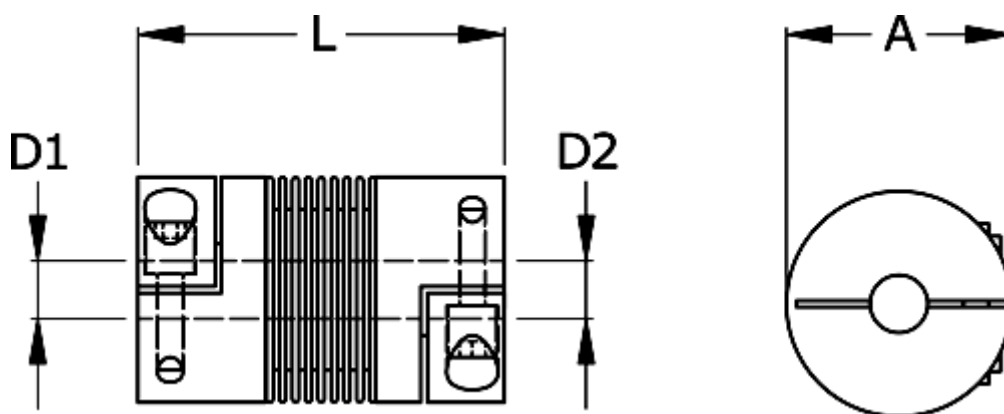

Data Sheet

Article number: 3330408001684080

Description: Bellow coupling type 4 size800
Length 168 mm, bore 40/80 mm

Measures

A	= 157
D1	= 40
D2	= 80
L	= 168
Nom. torque NM (Tkn)	= 800